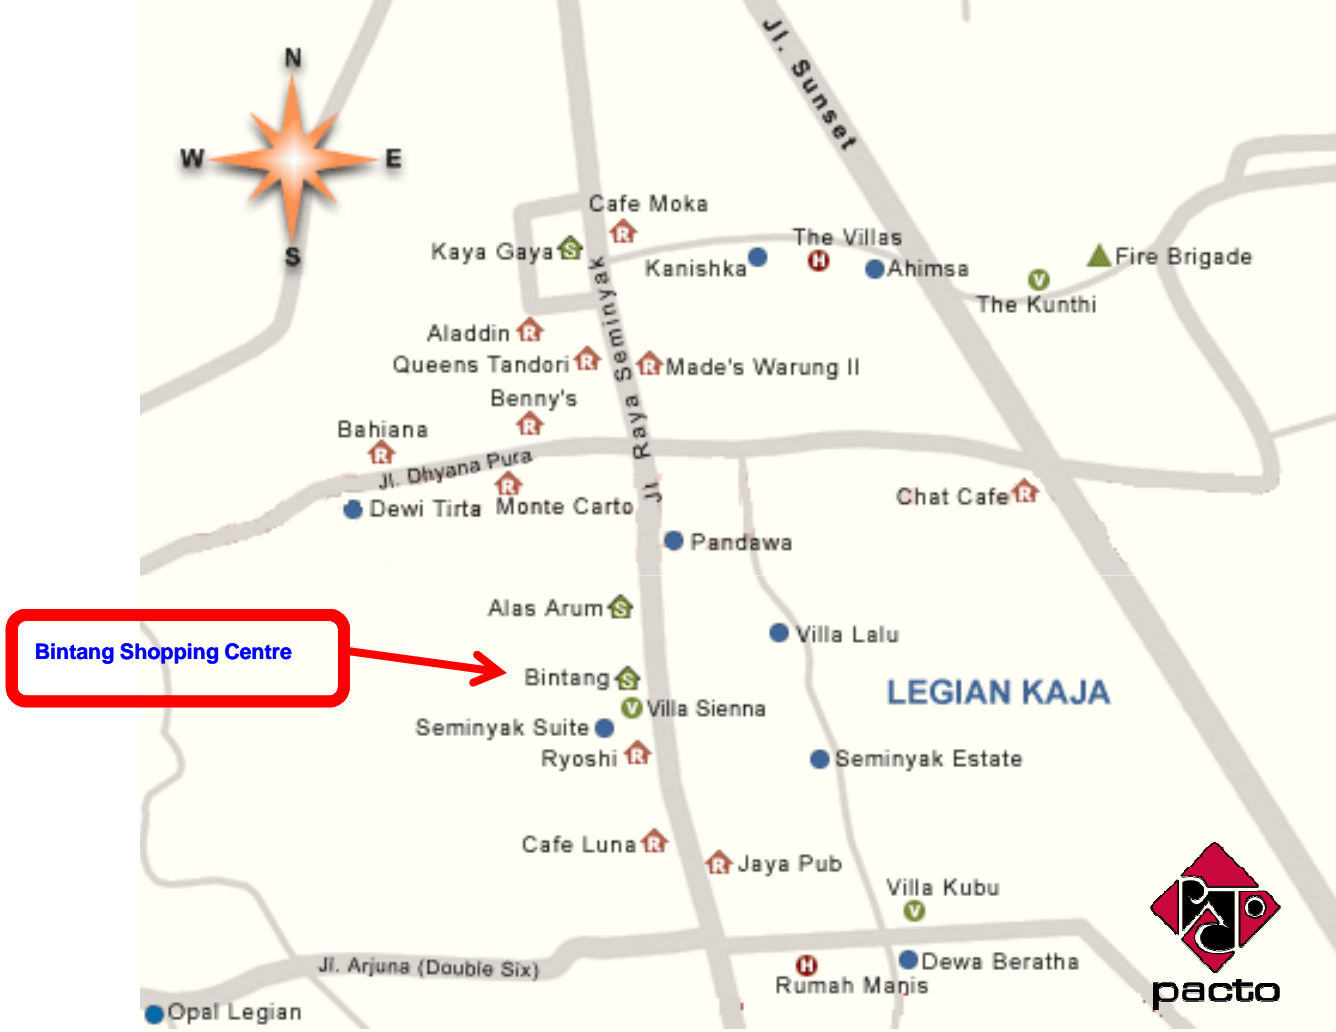

BALI MAP

NUSA DUA AREA MAP

Musro / Kartika Plaza Hotel

Paradiso Bowling & Billyard Centre

Pick-up &
Drop-Off Zone
TUBAN/KUTA Area

Ground Zero Monument

Pick-up & Drop-Off Zone LEGIAN Area

**Pick-up &
Drop-Off Zone
SEMINYAK Area**

GAZEBO HOTEL

**Pick-Up &
Drop-Off Zone
SANUR Area**

**Pick-Up &
Drop-Off Zone
SANUR Area**