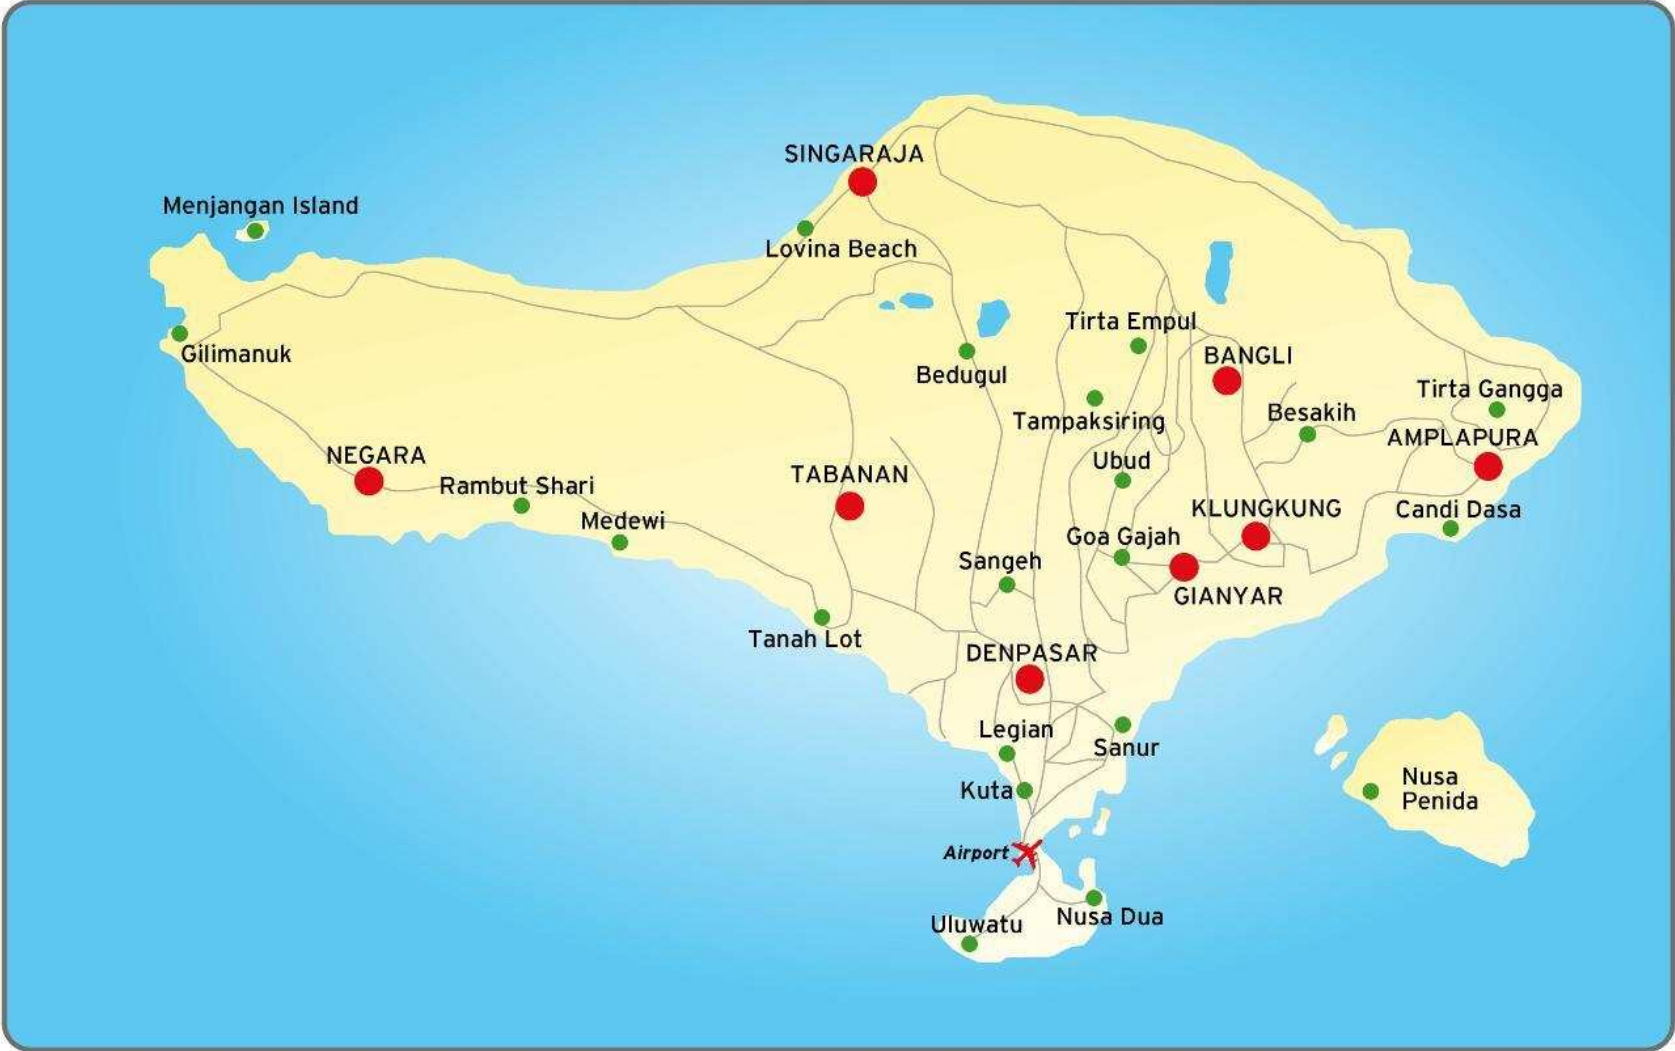

BALI MAP

NUSA DUA AREA MAP

Musro / Kartika Plaza Hotel

Paradiso Bowling & Billyard Centre

Pick-up &
Drop-Off Zone
TUBAN/KUTA Area

Ground Zero Monument

Pick-up & Drop-Off Zone LEGIAN Area

**Pick-up &
Drop-Off Zone
SEMINYAK Area**

GAZEBO HOTEL

**Pick-Up &
Drop-Off Zone
SANUR Area**

**Pick-Up &
Drop-Off Zone
SANUR Area**