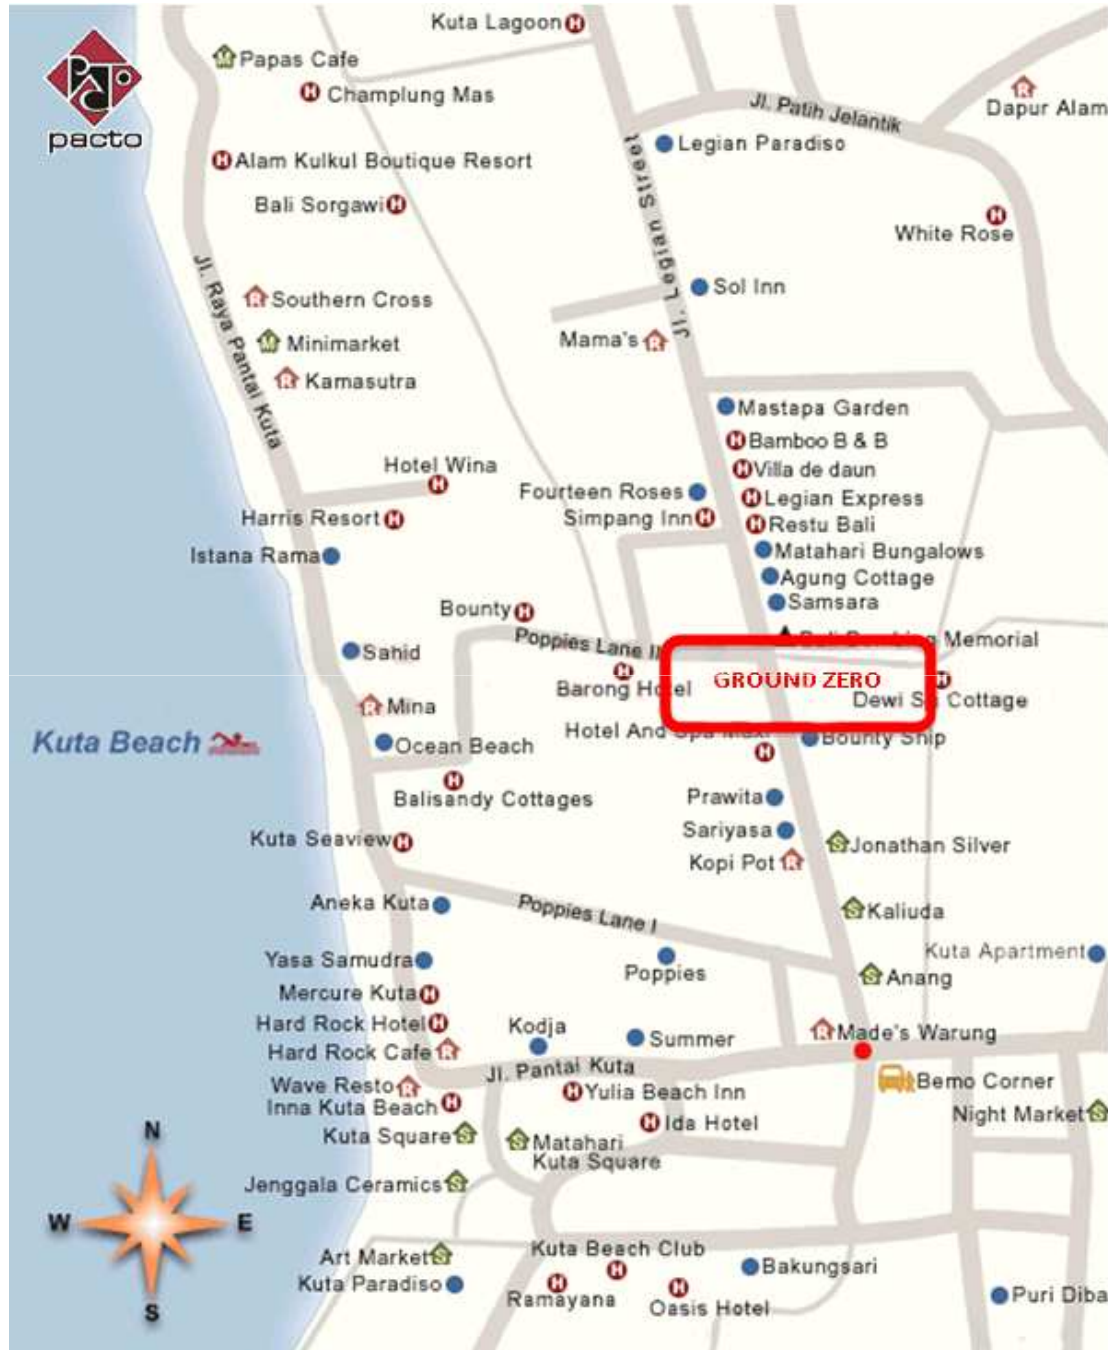

# BALI MAP

# NUSA DUA AREA MAP

Drop Zone  
TUBAN/KUTA  
Area

Drop Zone  
LEGIAN Area

Drop Zone  
SEMINYAK Area

Drop Zone  
SANUR Area