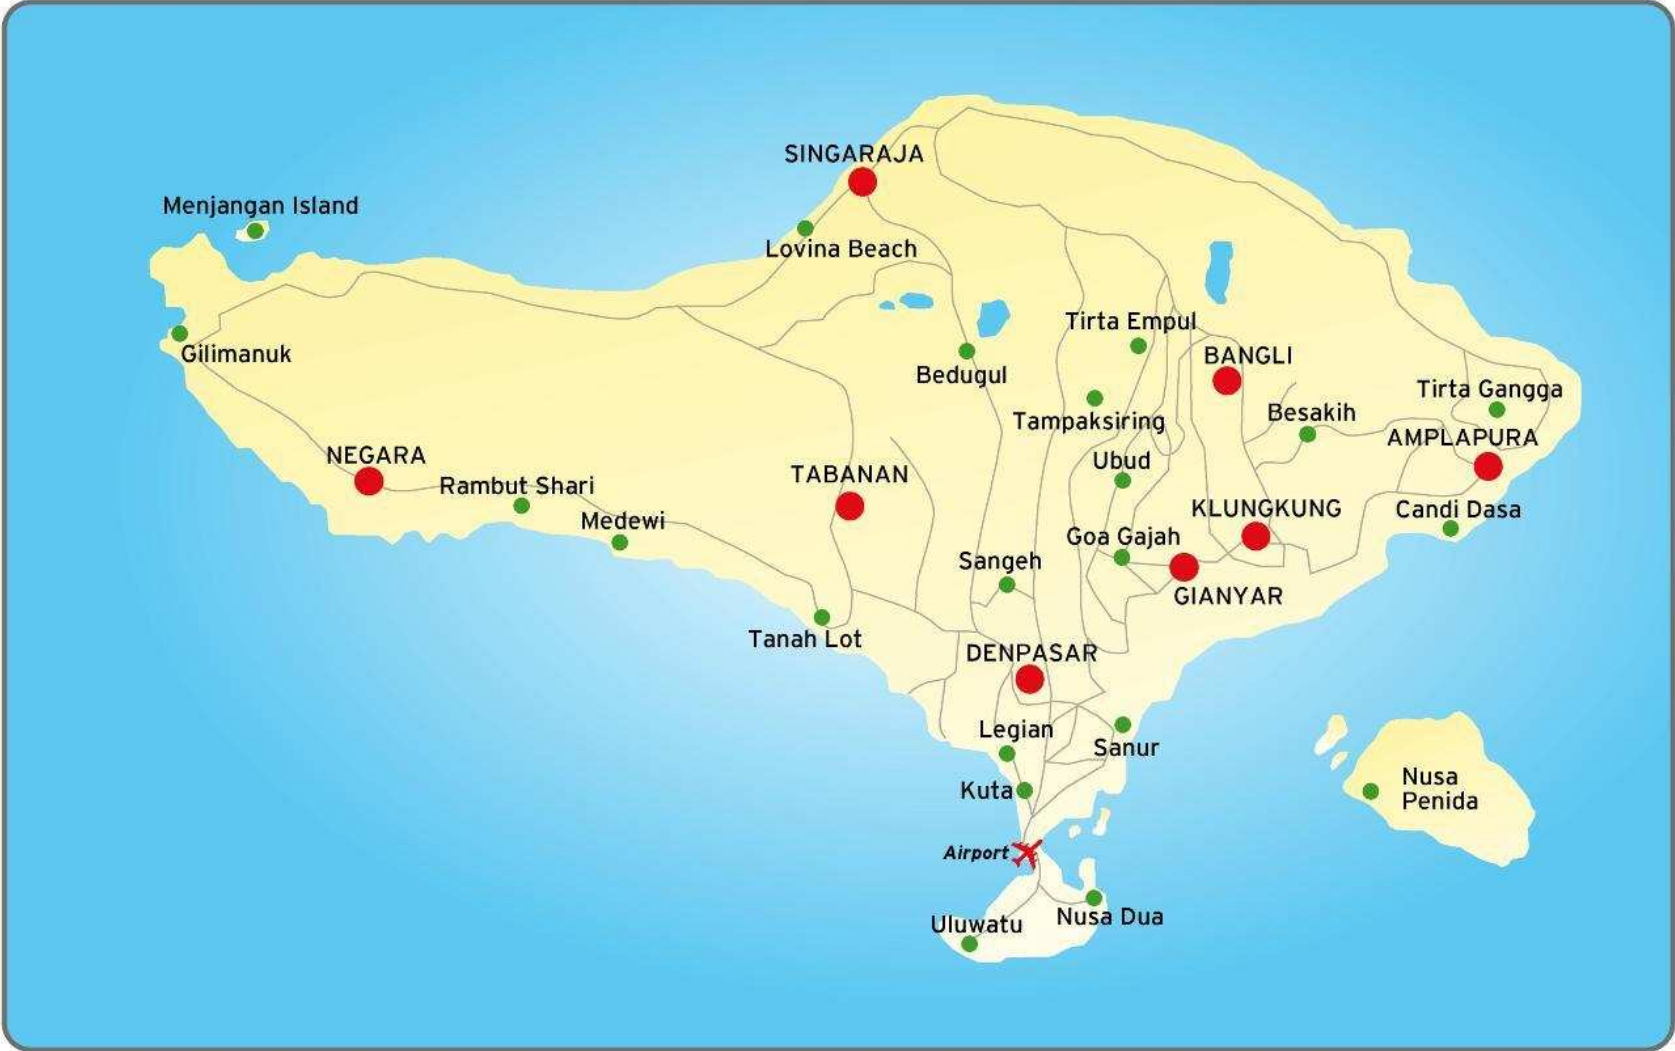

# BALI MAP

# NUSA DUA AREA MAP

Drop Zone  
TUBAN/KUTA  
Area

Drop Zone  
LEGIAN Area

Drop Zone  
SEMINYAK Area

Drop Zone  
SANUR Area